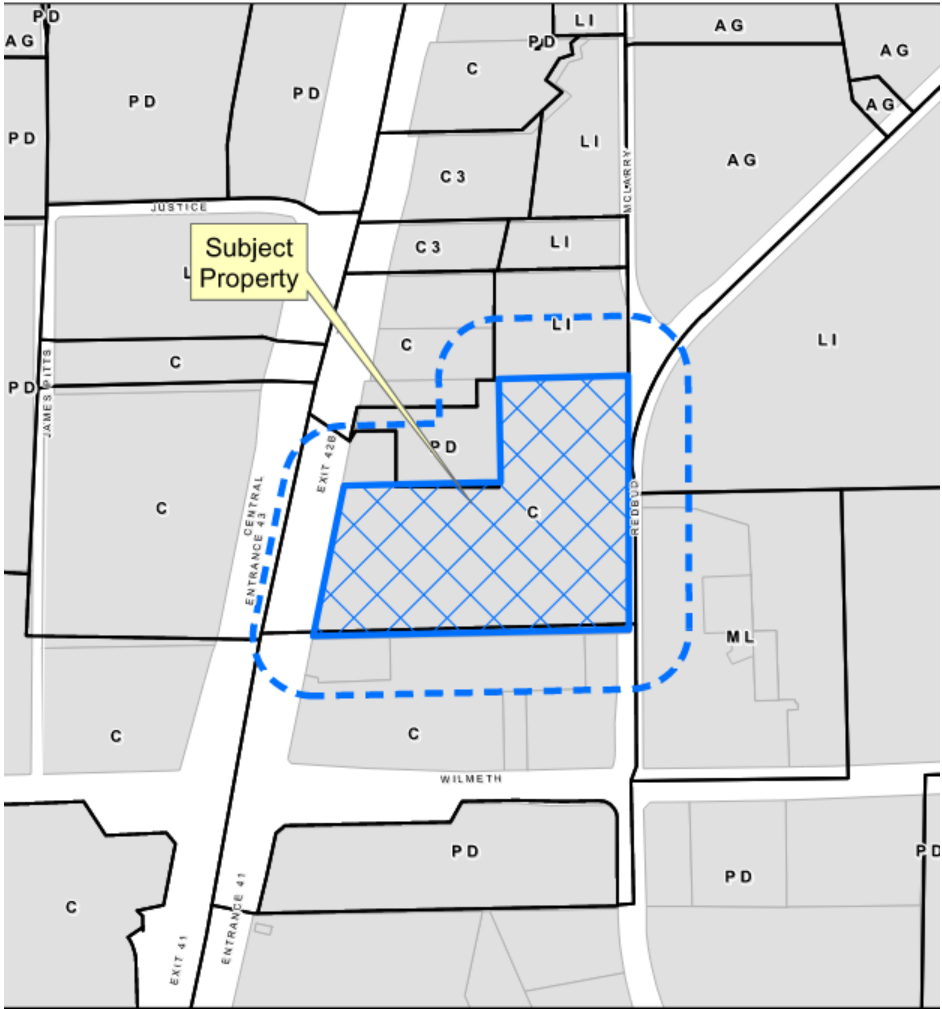

# Central Expressway I1

23-0063Z

# Location Map

# Aerial Exhibit

# Proposed Zoning Exhibit

<b>9-8-2023</b>	
<b>ZONING EXHIBIT</b> NORTH CENTRAL 3298 N. CENTRAL EXPY MCKINNEY, TX 75071	
01	