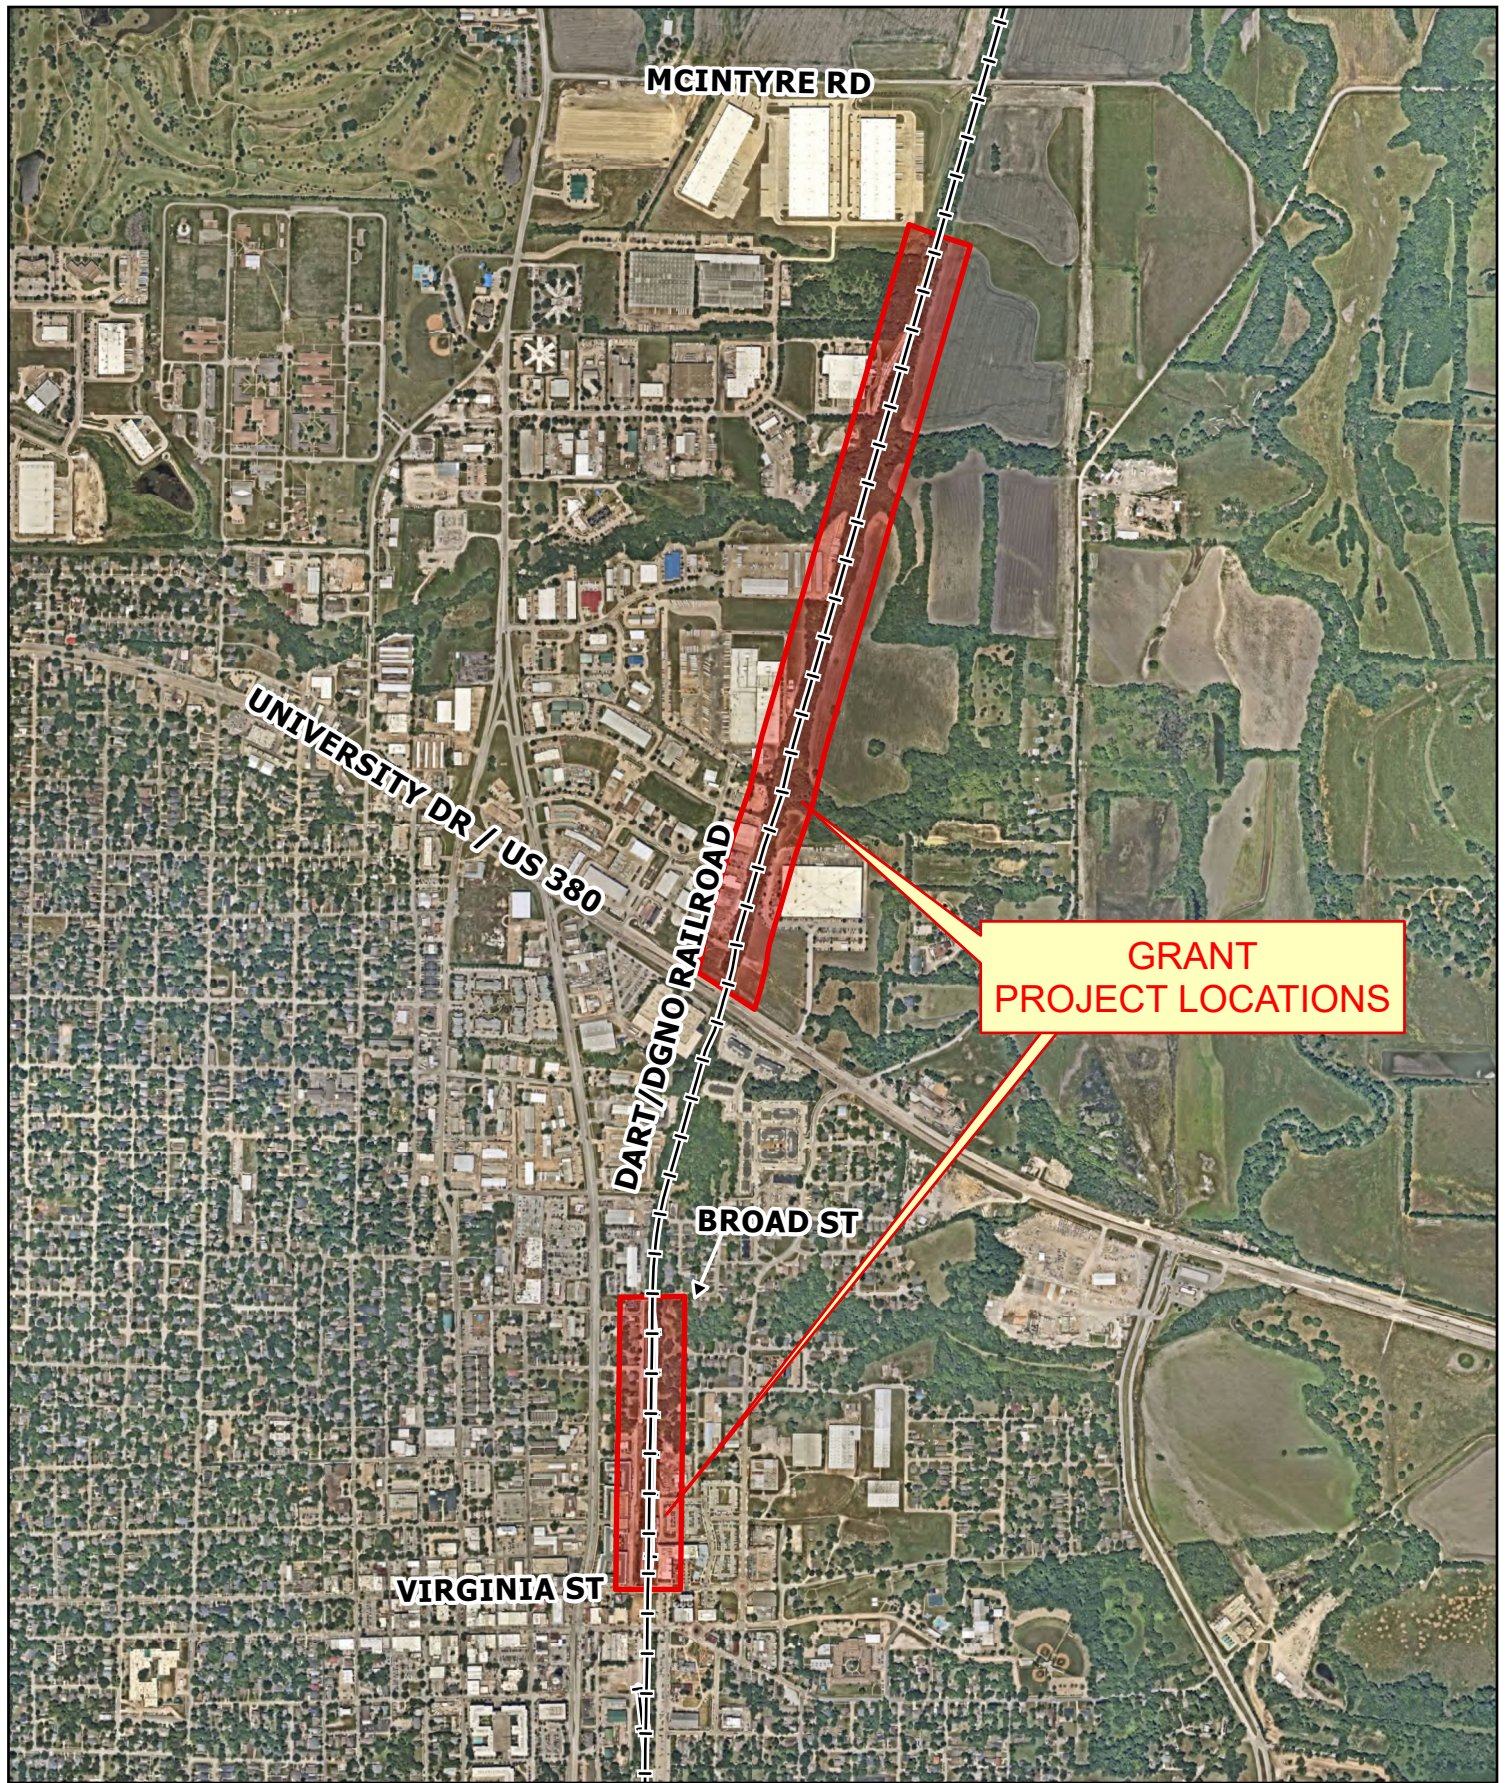

Document Path: Y:_Engineering\EngGIS\Projects04_LocationMaps\57_DARTRailroad\LocationMap_DARTRailroad.aprx

Location Map Grant Projects

Relocating Existing DART/DGNO
Rail Siding

Vicinity Map

Source: Engineering GIS
Date: 6/2/2026