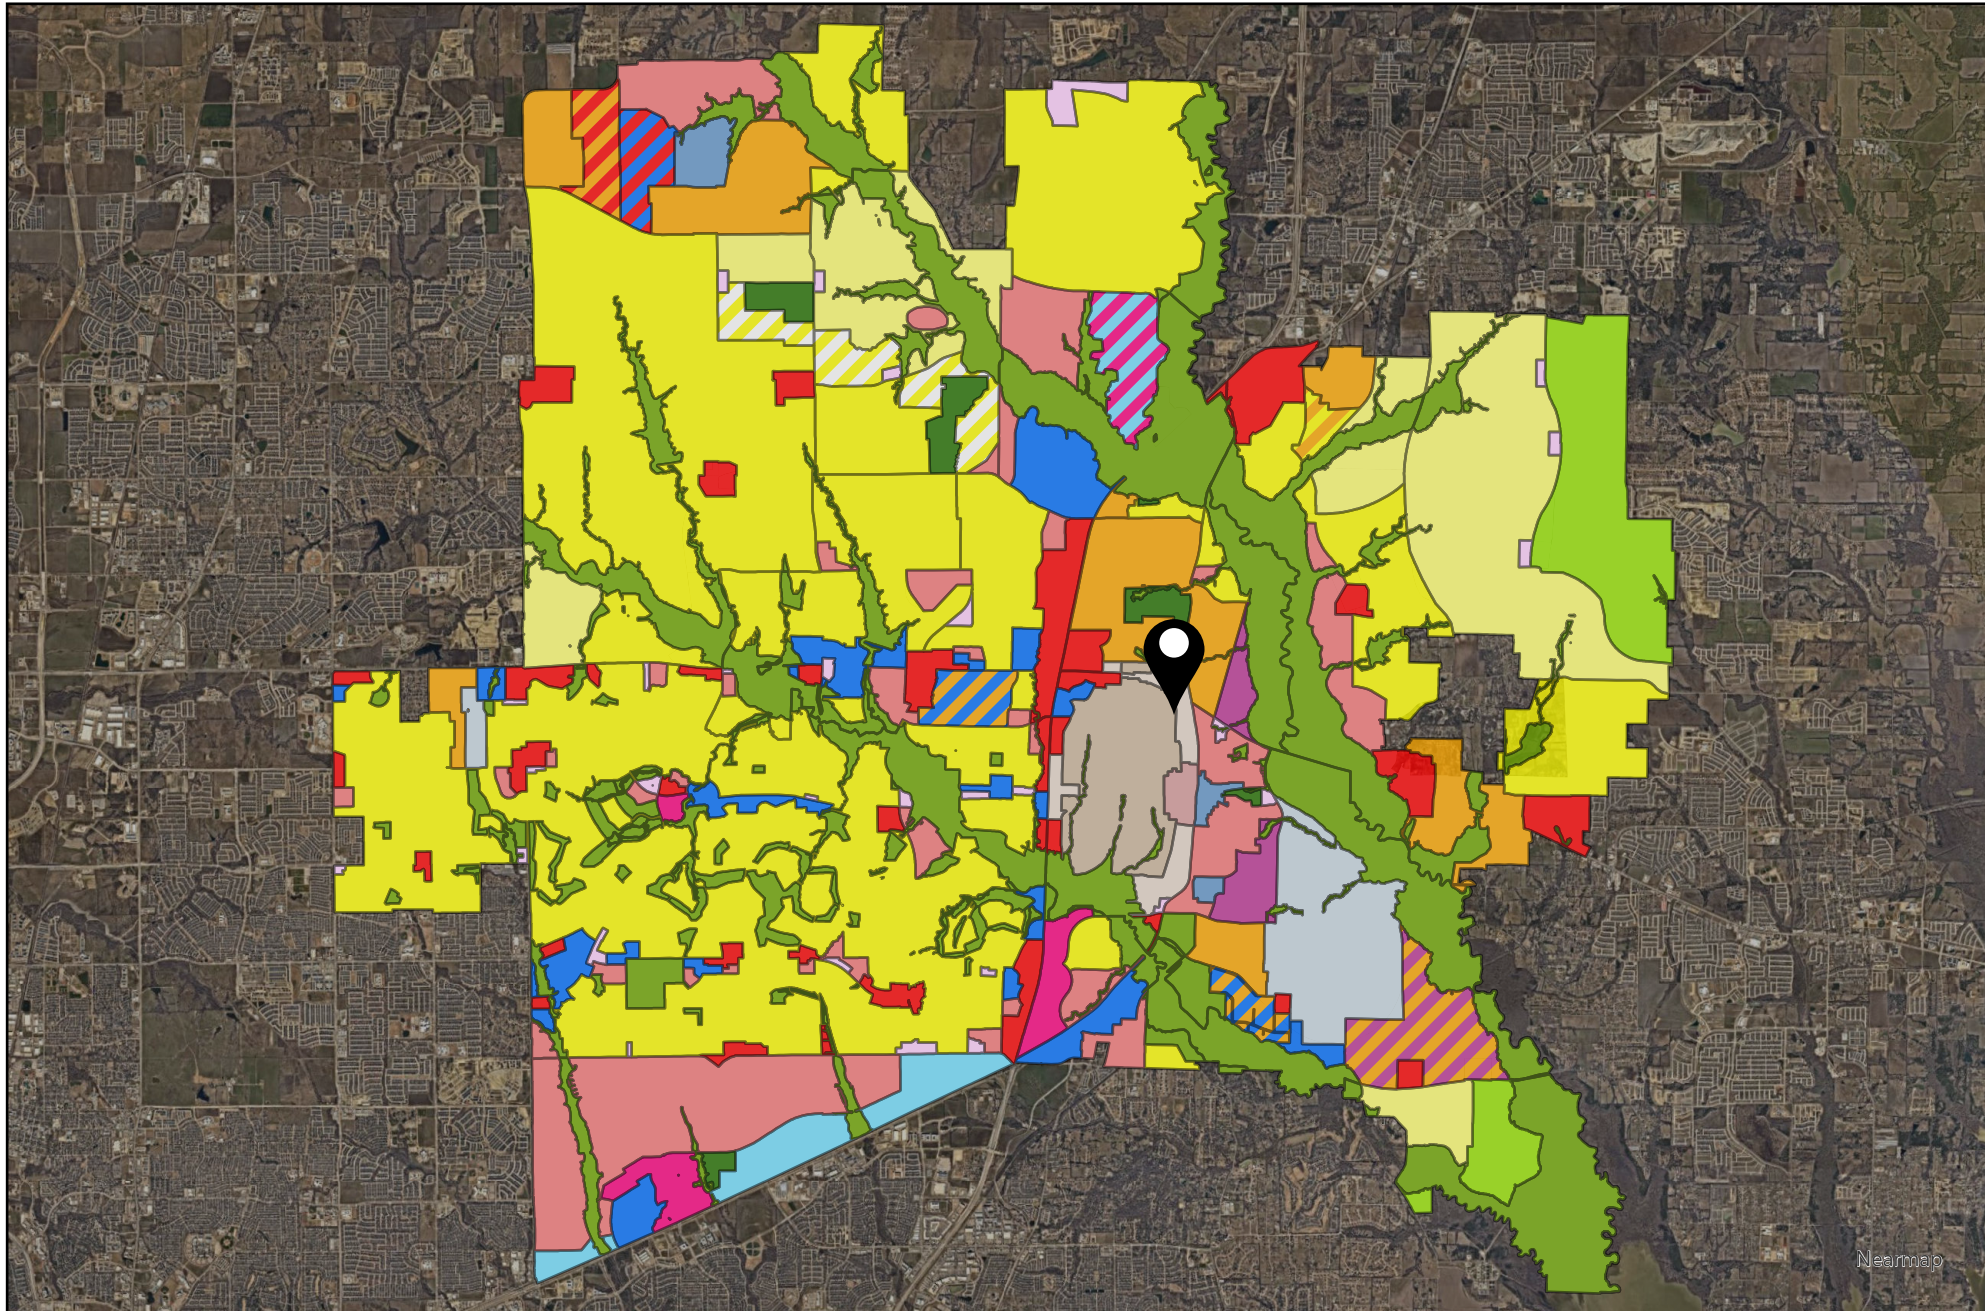

Vicinity Map

 ZONE2026-0027

DISCLAIMER: This map and information contained in it were developed exclusively for use by the City of McKinney. Any use or reliance on this map by anyone else is at that party's risk and without liability to the City of McKinney, its officials or employees for any discrepancies, errors, or variances which may exist.

- Placetype
- Aviation
  - Commercial Center
  - Employment Mix
  - Entertainment Center
  - Estate Residential
  - Historic Town Center - Downtown
  - Historic Town Center - Mix
  - Historic Town Center - Residential
  - Manufacturing & Warehousing
  - Mixed Use Center
  - Neighborhood Commercial
  - Professional Center
  - Professional Center
  - Rural Residential
  - Suburban Living
  - Transit-Ready Development
  - Urban Living
  - Floodplain / Amenity Zone
  - Floodplain / Amenity Zone
  - Park
  - Employment Mix / Commercial Center
  - Entertainment Center / Mixed Use Center
  - Manufacturing & Warehousing / Employment Mix
  - Suburban Living / Employment Mix
  - Suburban Living / Estate Residential
  - Professional Center / Commercial Center
  - Professional Center / Employment Mix
  - Professional Center / Commercial Center
  - Professional Center / Employment Mix
  - Manufacturing & Warehousing