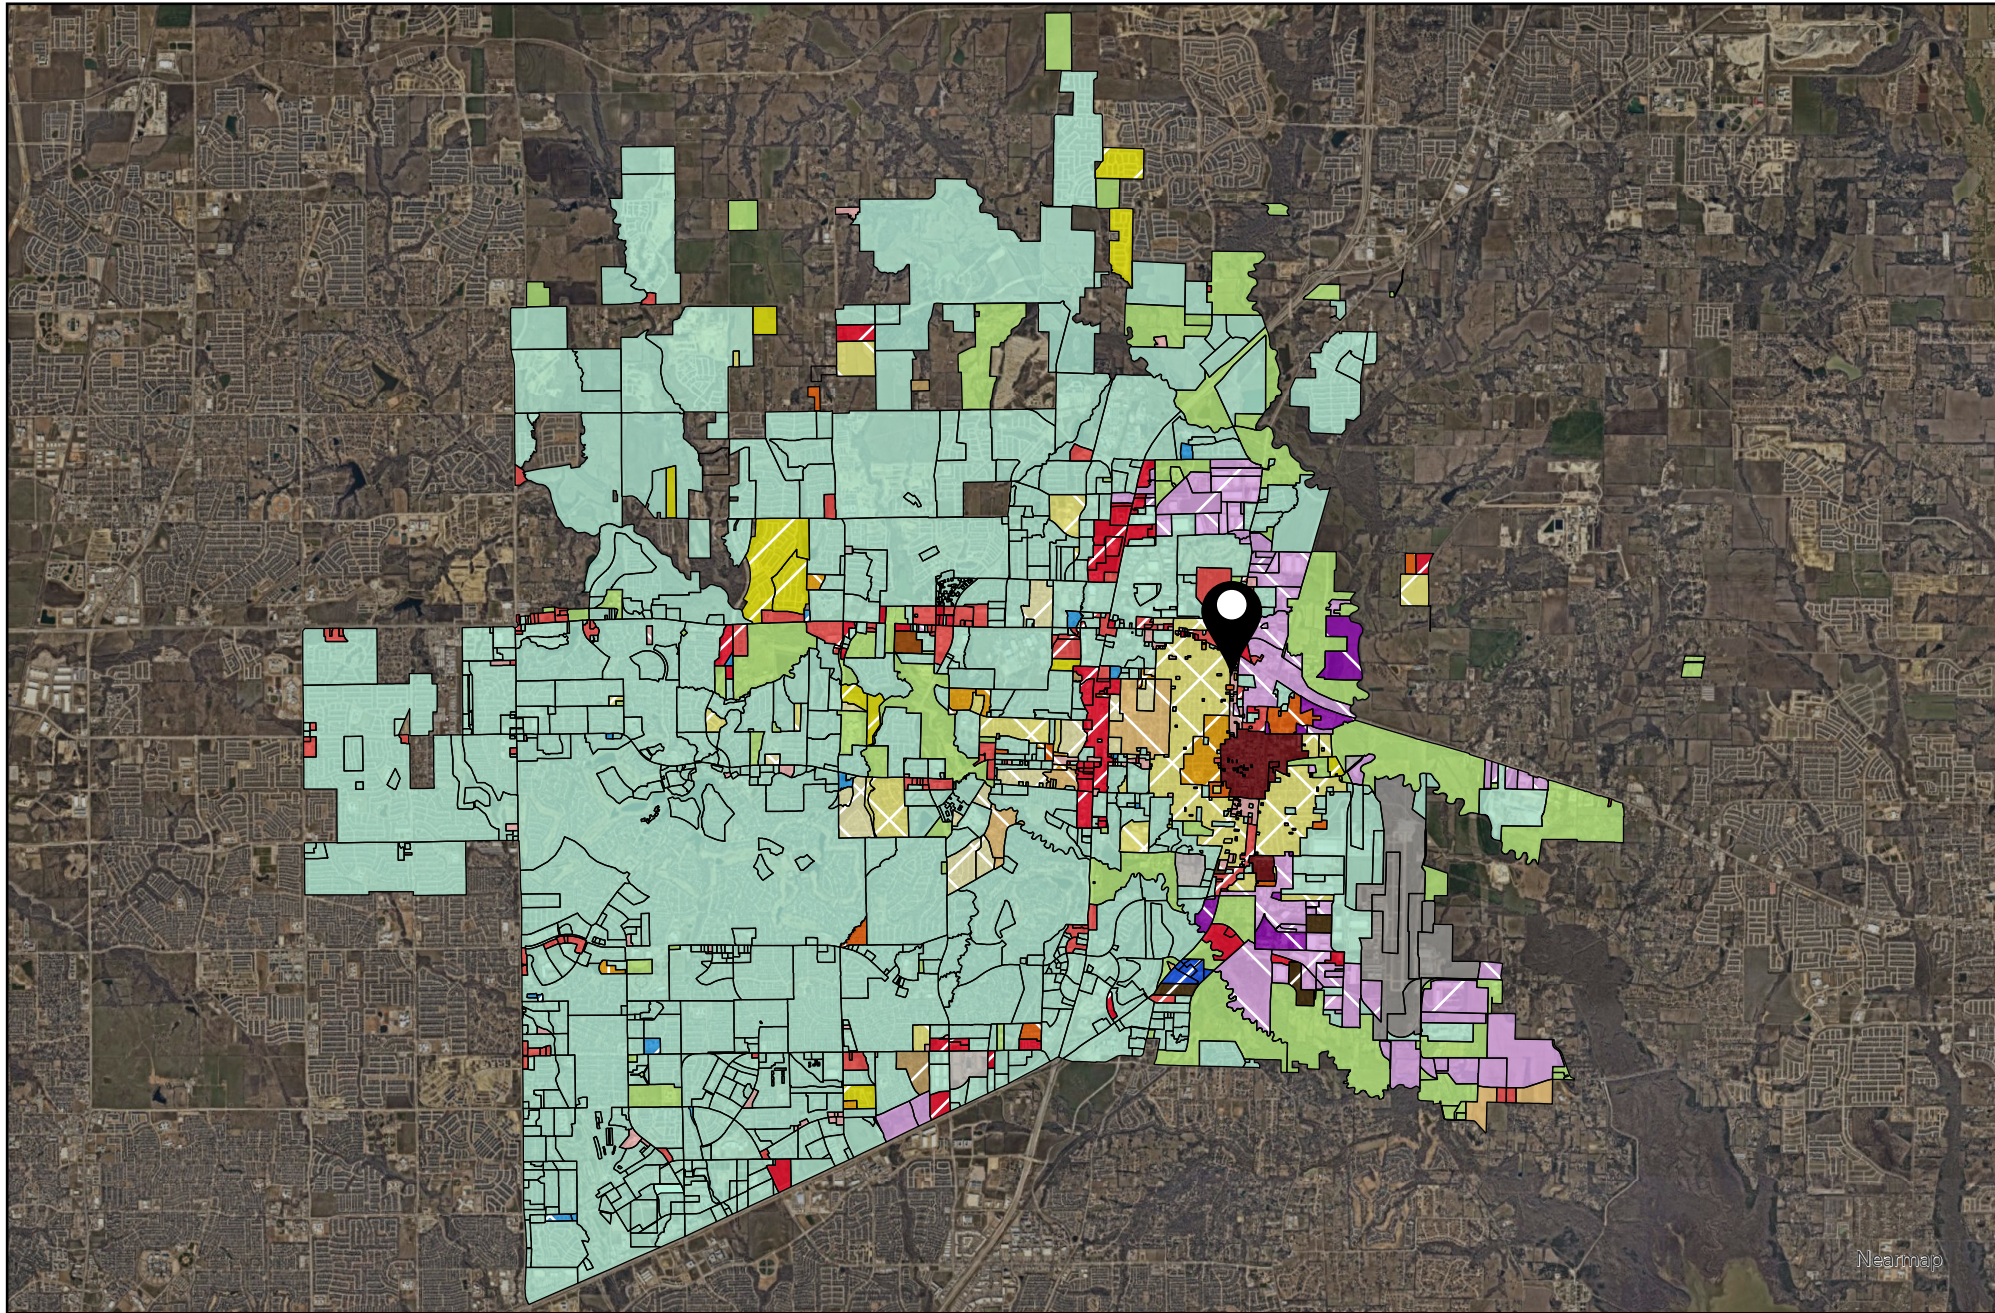

DISCLAIMER: This map and information contained in it were developed exclusively for use by the City of McKinney. Any use or reliance on this map by anyone else is at that party's risk and without liability to the City of McKinney, its officials or employees for any discrepancies, errors, or variances which may exist.