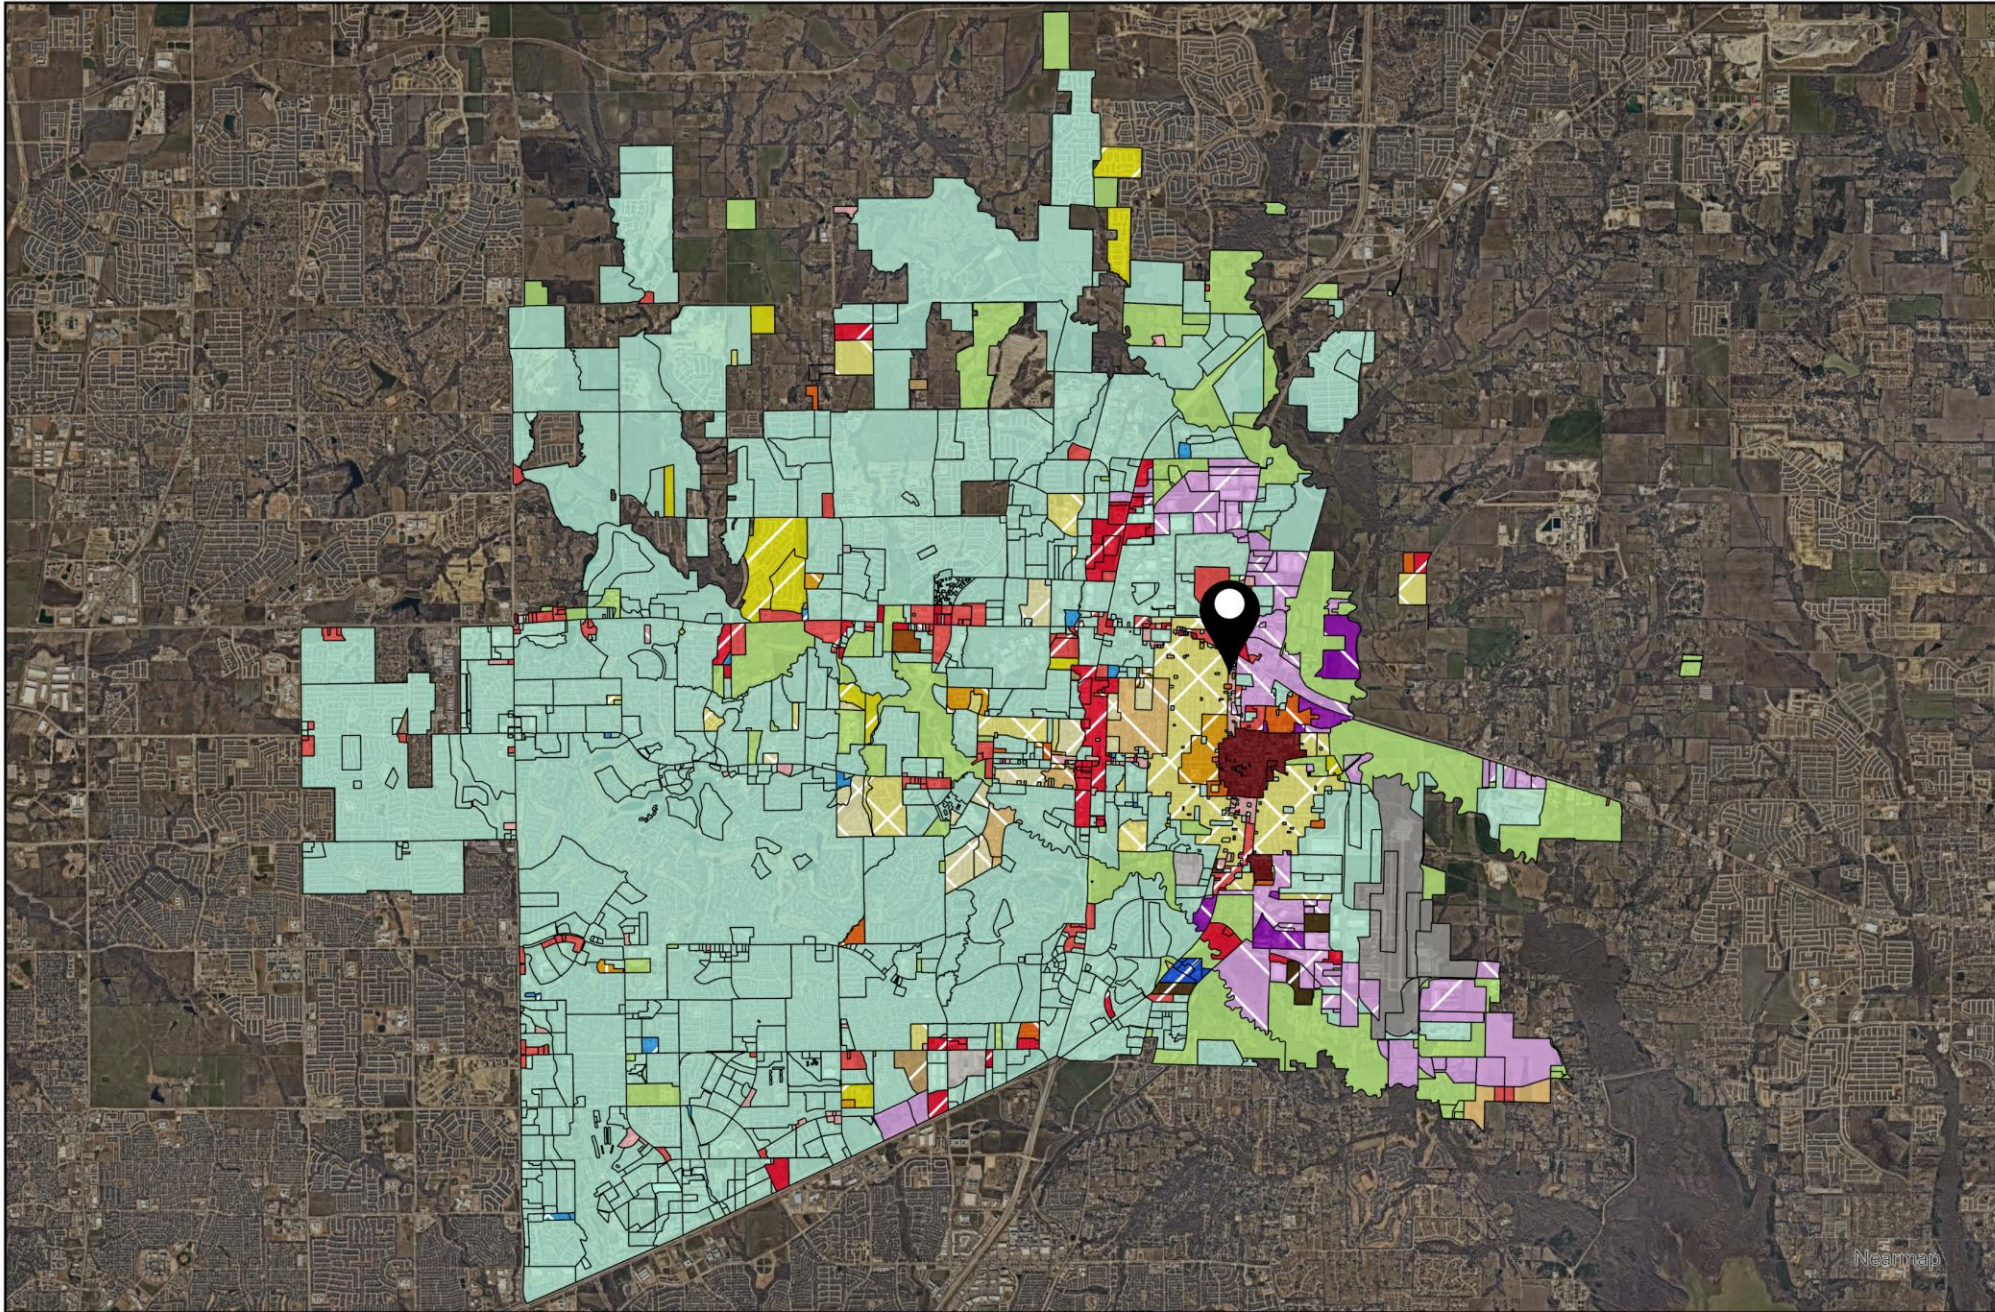

HSA BN to TR1.8 (Rezone)

26-0027Z

DISCLAIMER: This map and information contained in it were developed exclusively for use by the City of McKinney. Any use or reliance on this map by anyone else is at that party's risk and without liability to the City of McKinney, its officials or employees for any discrepancies, errors, or variances which may exist.

- Placetype
- Aviation
 - Commercial Center
 - Employment Mix
 - Entertainment Center
 - Estate Residential
 - Historic Town Center - Downtown
 - Historic Town Center - Mix
 - Historic Town Center - Residential
 - Manufacturing & Warehousing
 - Mixed Use Center
 - Neighborhood Commercial
 - Professional Center
 - Professional Center
 - Rural Residential
 - Suburban Living
 - Transit-Ready Development
 - Urban Living
 - Floodplain / Amenity Zone
 - Floodplain / Amenity Zone
 - Park
 - Employment Mix / Commercial Center
 - Entertainment Center / Mixed Use Center
 - Manufacturing & Warehousing / Employment Mix
 - Suburban Living / Employment Mix
 - Suburban Living / Estate Residential
 - Professional Center / Commercial Center
 - Professional Center / Employment Mix
 - Professional Center / Commercial Center
 - Professional Center / Employment Mix
 - Manufacturing & Warehousing

DISCLAIMER: This map and information contained in it were developed exclusively for use by the City of McKinney. Any use or reliance on this map by anyone else is at that party's risk and without liability to the City of McKinney, its officials or employees for any discrepancies, errors, or variances which may exist.

Neatmap

Vicinity Map

 ZONE2026-0027

DISCLAIMER: This map and information contained in it were developed exclusively for use by the City of McKinney. Any use or reliance on this map by anyone else is at that party's risk and without liability to the City of McKinney, its officials or employees for any discrepancies, errors, or variances which may exist.