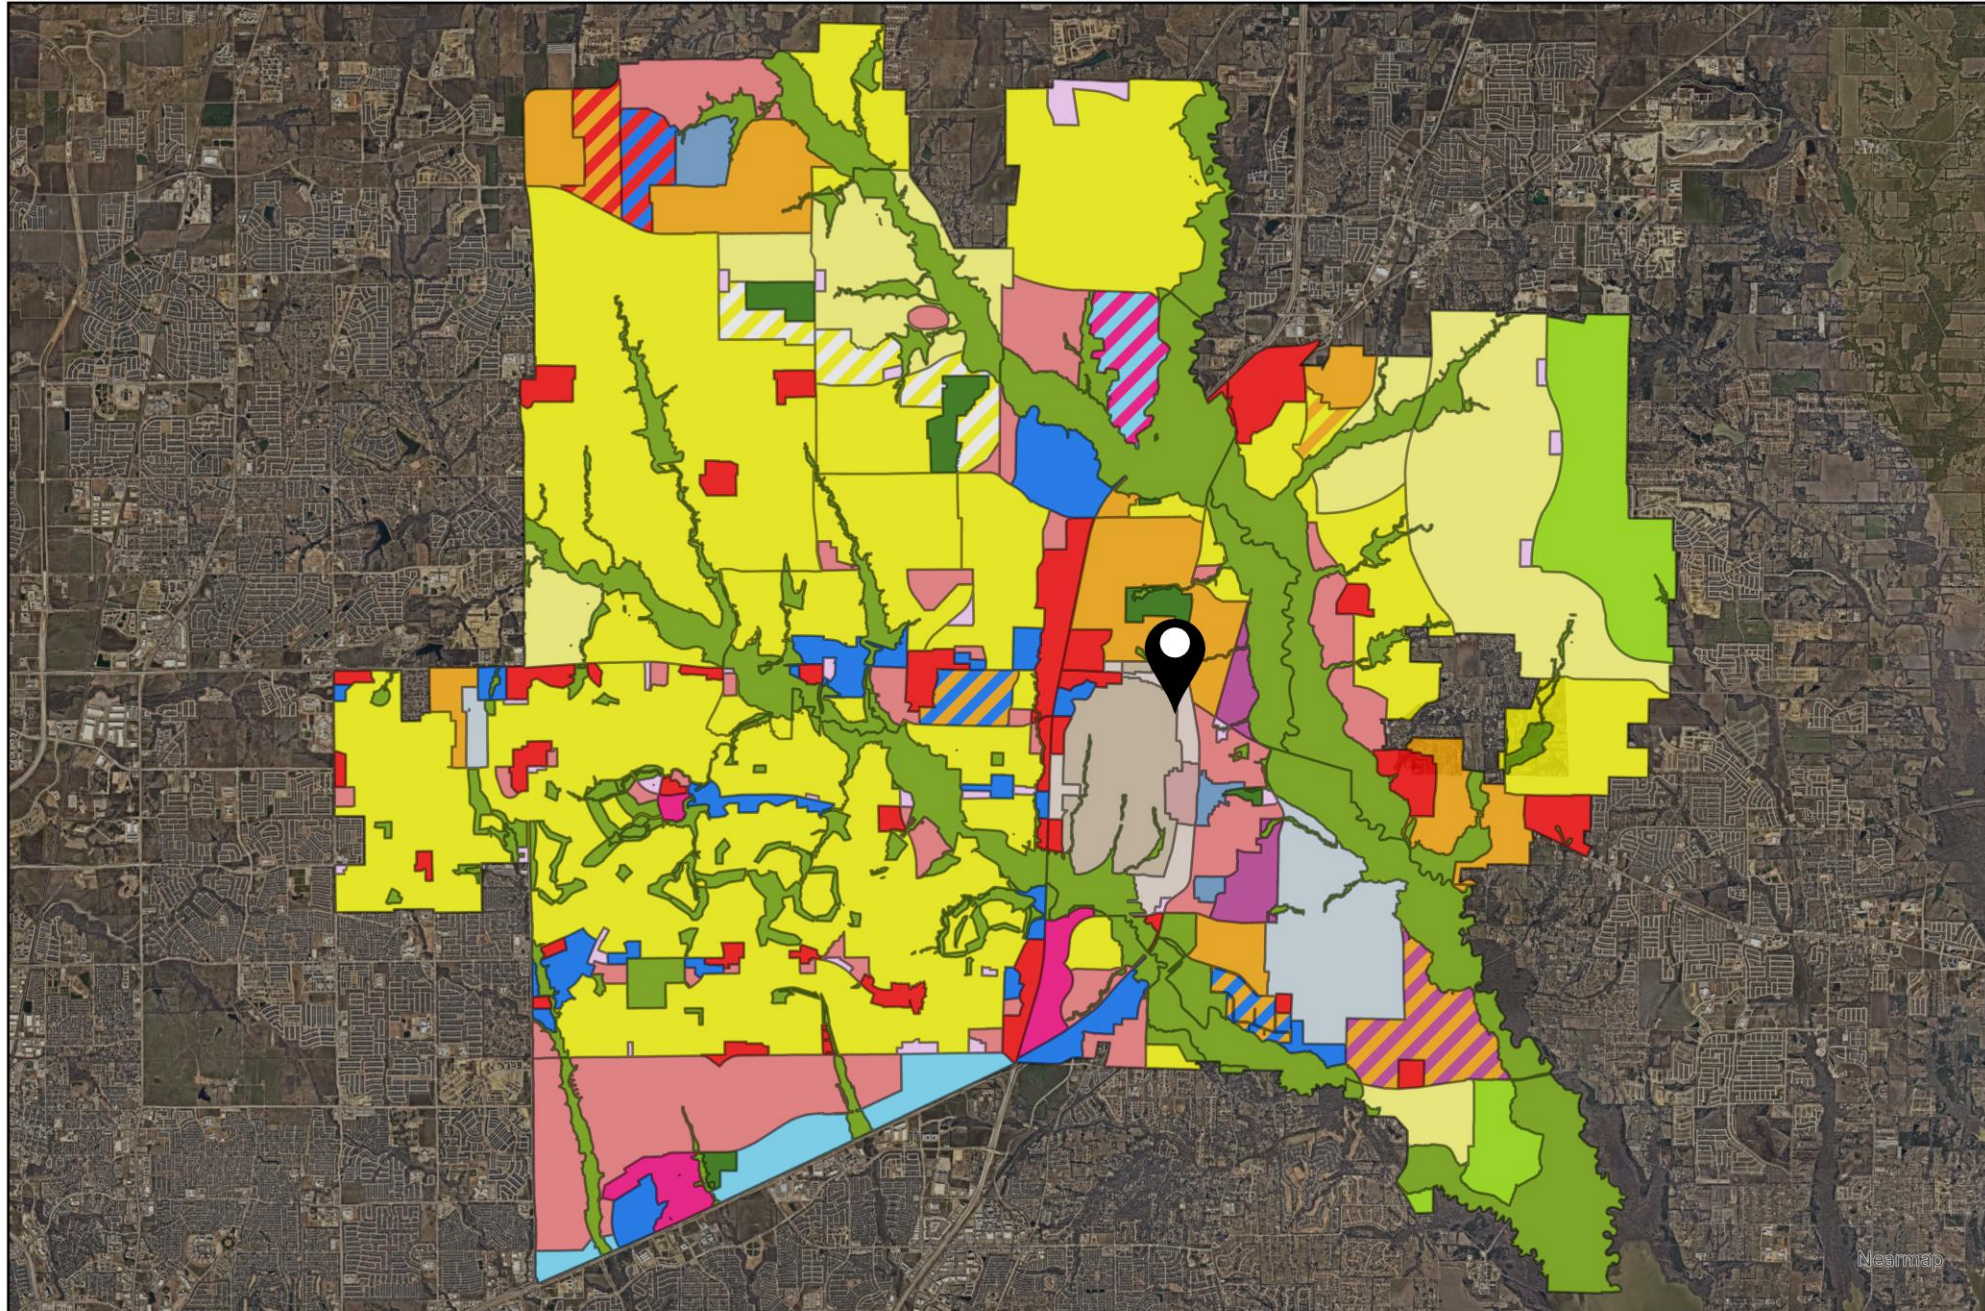

HSA BN to TR1.8 (Rezone)

26-0027Z

DISCLAIMER: This map and information contained in it were developed exclusively for use by the City of McKinney. Any use or reliance on this map by anyone else is at that party's risk and without liability to the City of McKinney, its officials or employees for any discrepancies, errors, or variances which may exist.

- Placetype
- Aviation
 - Commercial Center
 - Employment Mix
 - Entertainment Center
 - Estate Residential
 - Historic Town Center - Downtown
 - Historic Town Center - Mix
 - Historic Town Center - Residential
 - Manufacturing & Warehousing
 - Mixed Use Center
 - Neighborhood Commercial
 - Professional Center
 - Professional Center
 - Rural Residential
 - Suburban Living
 - Transit-Ready Development
 - Urban Living
 - Floodplain / Amenity Zone
 - Floodplain / Amenity Zone
 - Park
 - Employment Mix / Commercial Center
 - Entertainment Center / Mixed Use Center
 - Manufacturing & Warehousing / Employment Mix
 - Suburban Living / Employment Mix
 - Suburban Living / Estate Residential
 - Professional Center / Commercial Center
 - Professional Center / Employment Mix
 - Professional Center / Commercial Center
 - Professional Center / Employment Mix
 - Manufacturing & Warehousing

DISCLAIMER: This map and information contained in it were developed exclusively for use by the City of McKinney. Any use or reliance on this map by anyone else is at that party's risk and without liability to the City of McKinney, its officials or employees for any discrepancies, errors, or variances which may exist.

Neatmap

Vicinity Map

 ZONE2026-0027

DISCLAIMER: This map and information contained in it were developed exclusively for use by the City of McKinney. Any use or reliance on this map by anyone else is at that party's risk and without liability to the City of McKinney, its officials or employees for any discrepancies, errors, or variances which may exist.