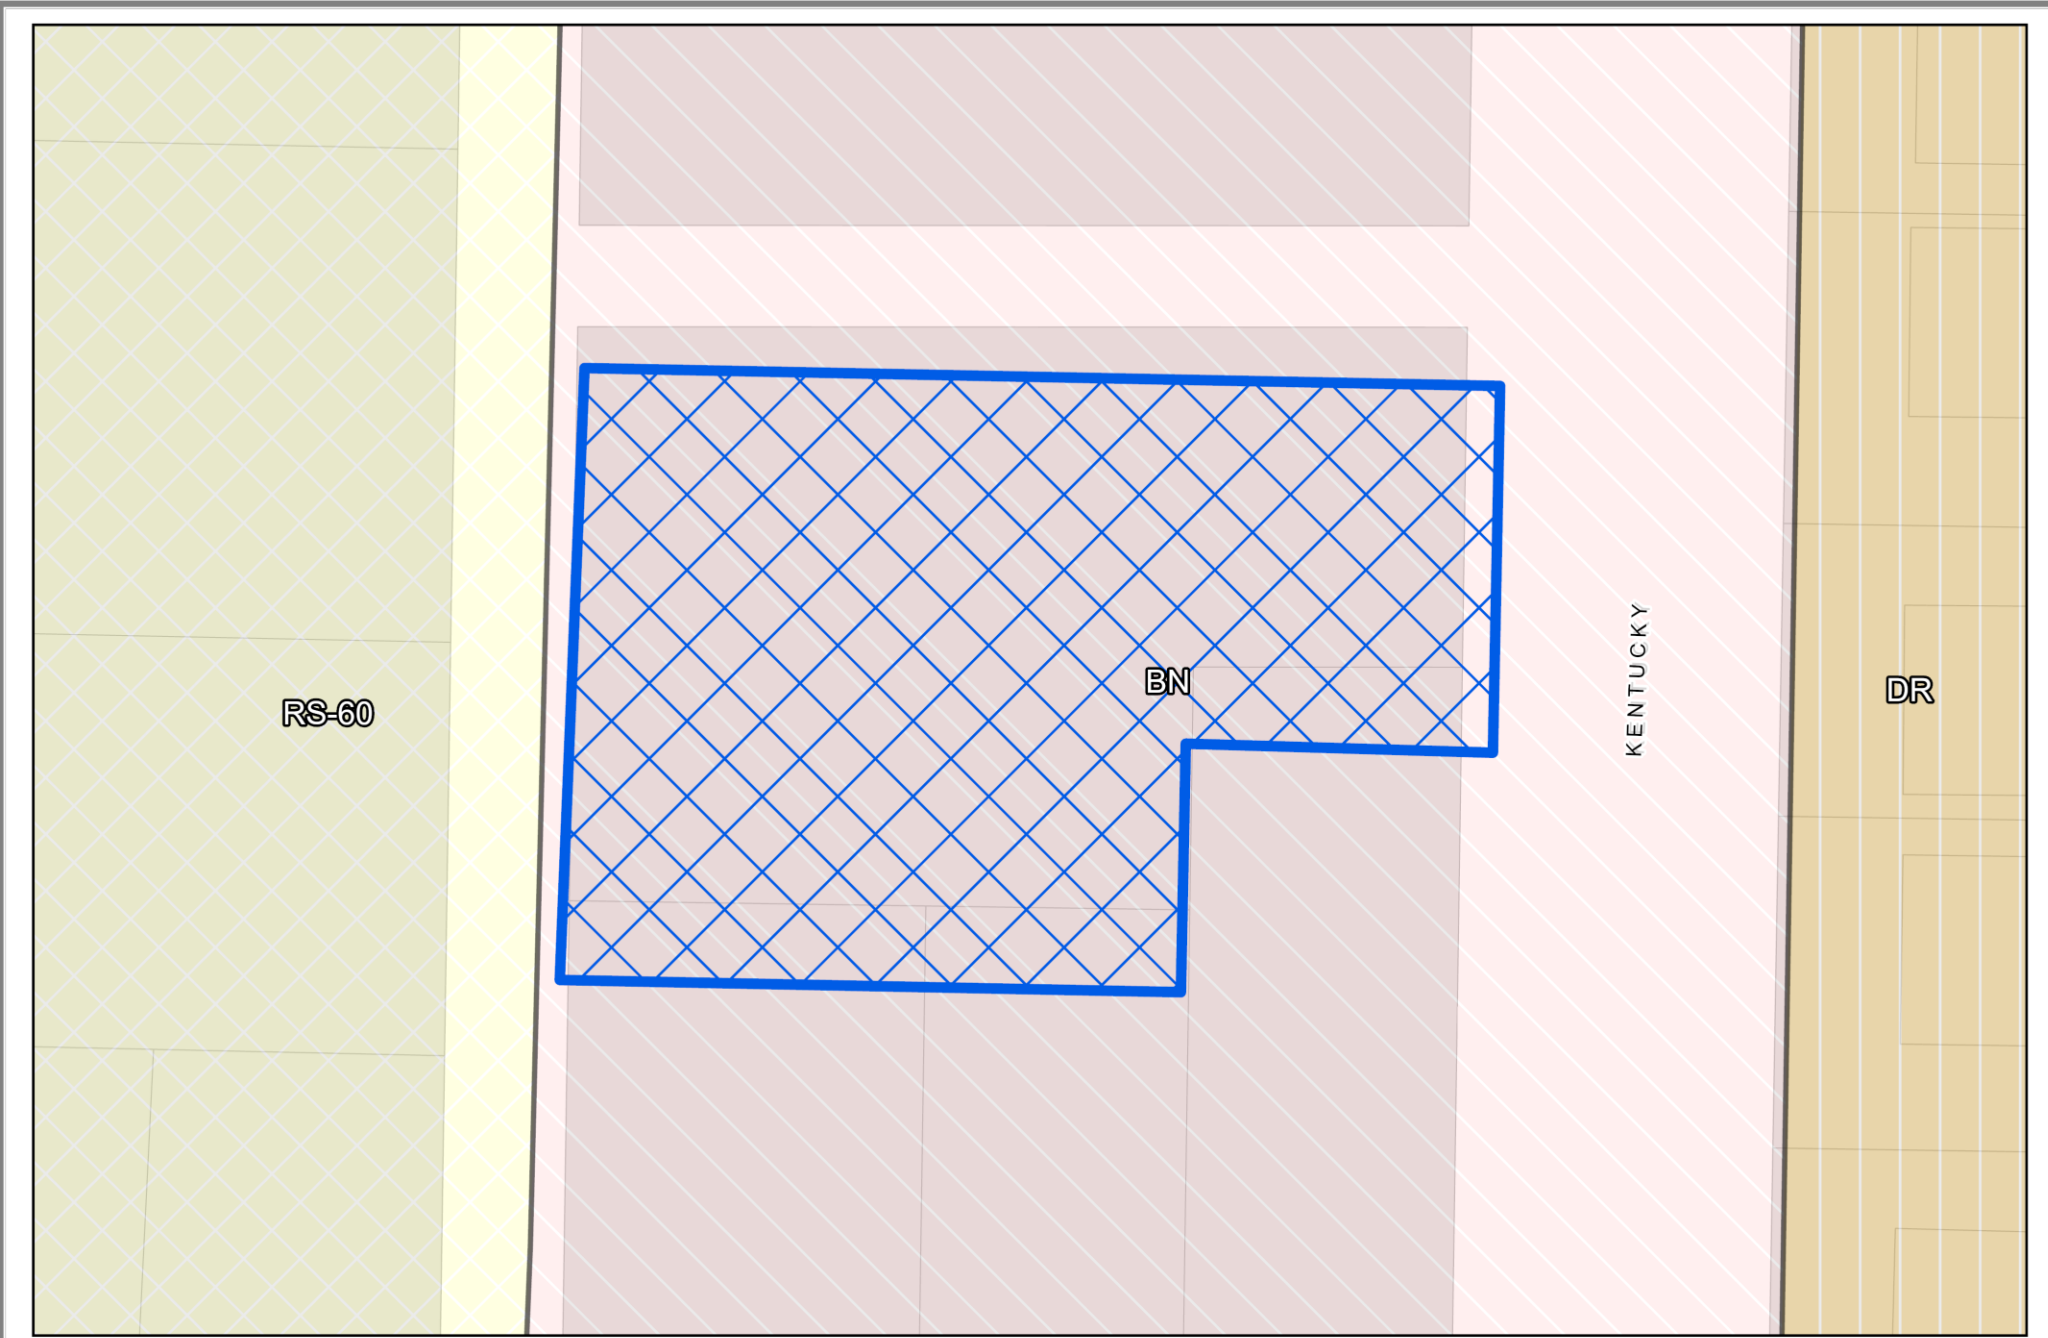

Vicinity Map

ZONE2026-0027

DISCLAIMER: This map and information contained in it were developed exclusively for use by the City of McKinney. Any use or reliance on this map by anyone else is at that party's risk and without liability to the City of McKinney, its officials or employees for any discrepancies, errors, or variances which may exist.