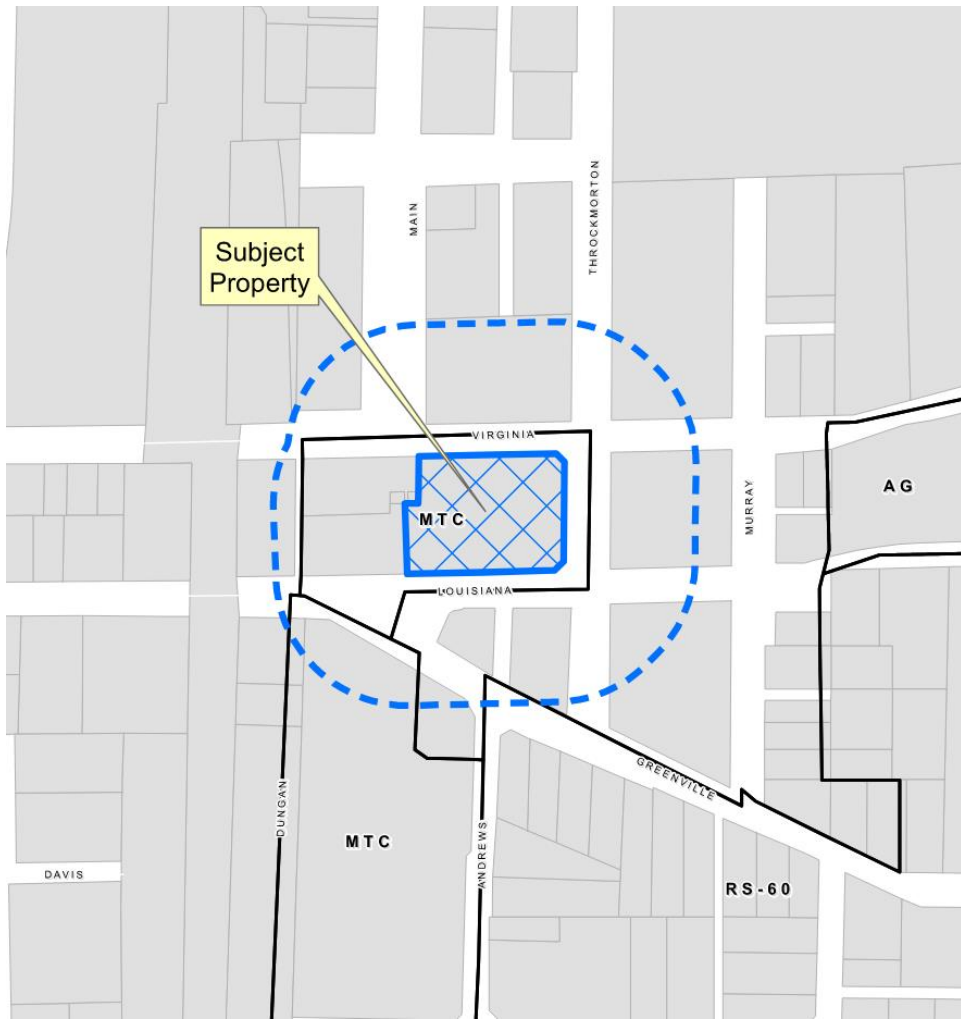

McKinney Flour Mill Site Plan

23-0091SP

Location Map

Vicinity Map

Aerial Exhibit

Proposed SUP Exhibit

This drawing is the property of Brochette, Davis & Brake, Inc. (BDB). It is not to be used for any other project without the written consent of BDB. All rights reserved.

11/06/2023 11:00 AM C:\Projects\2023\11-06-2023\11-06-2023.dwg