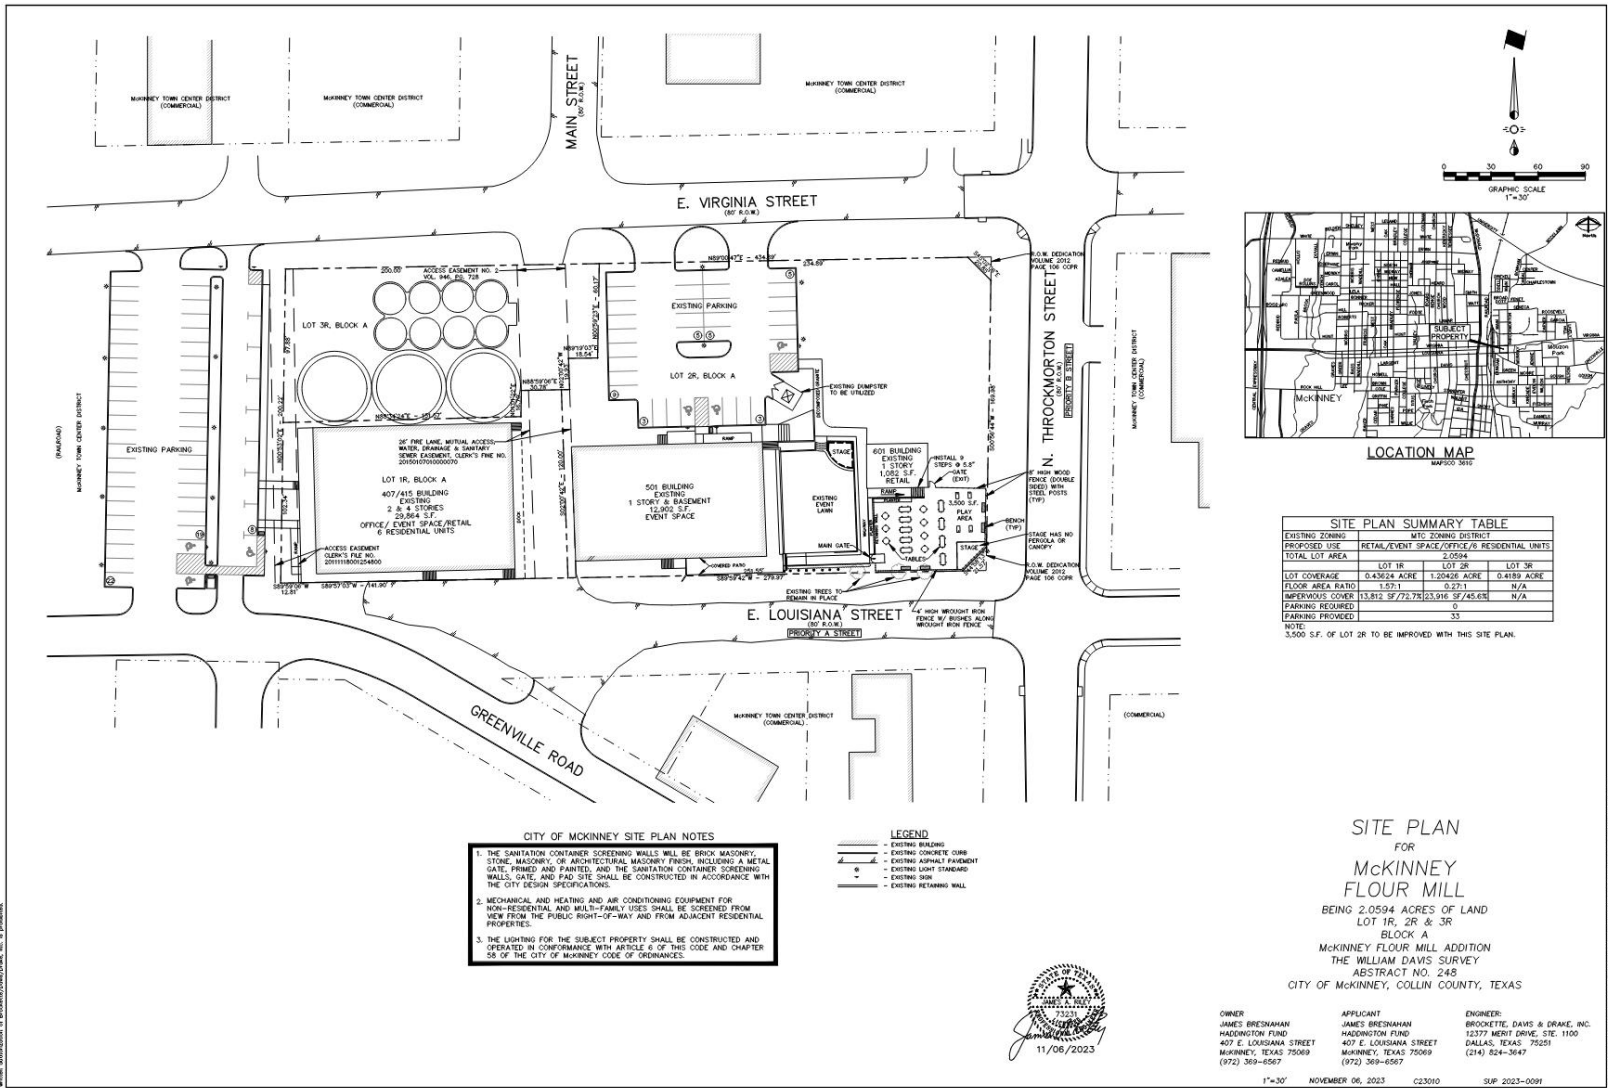

Proposed SUP Exhibit