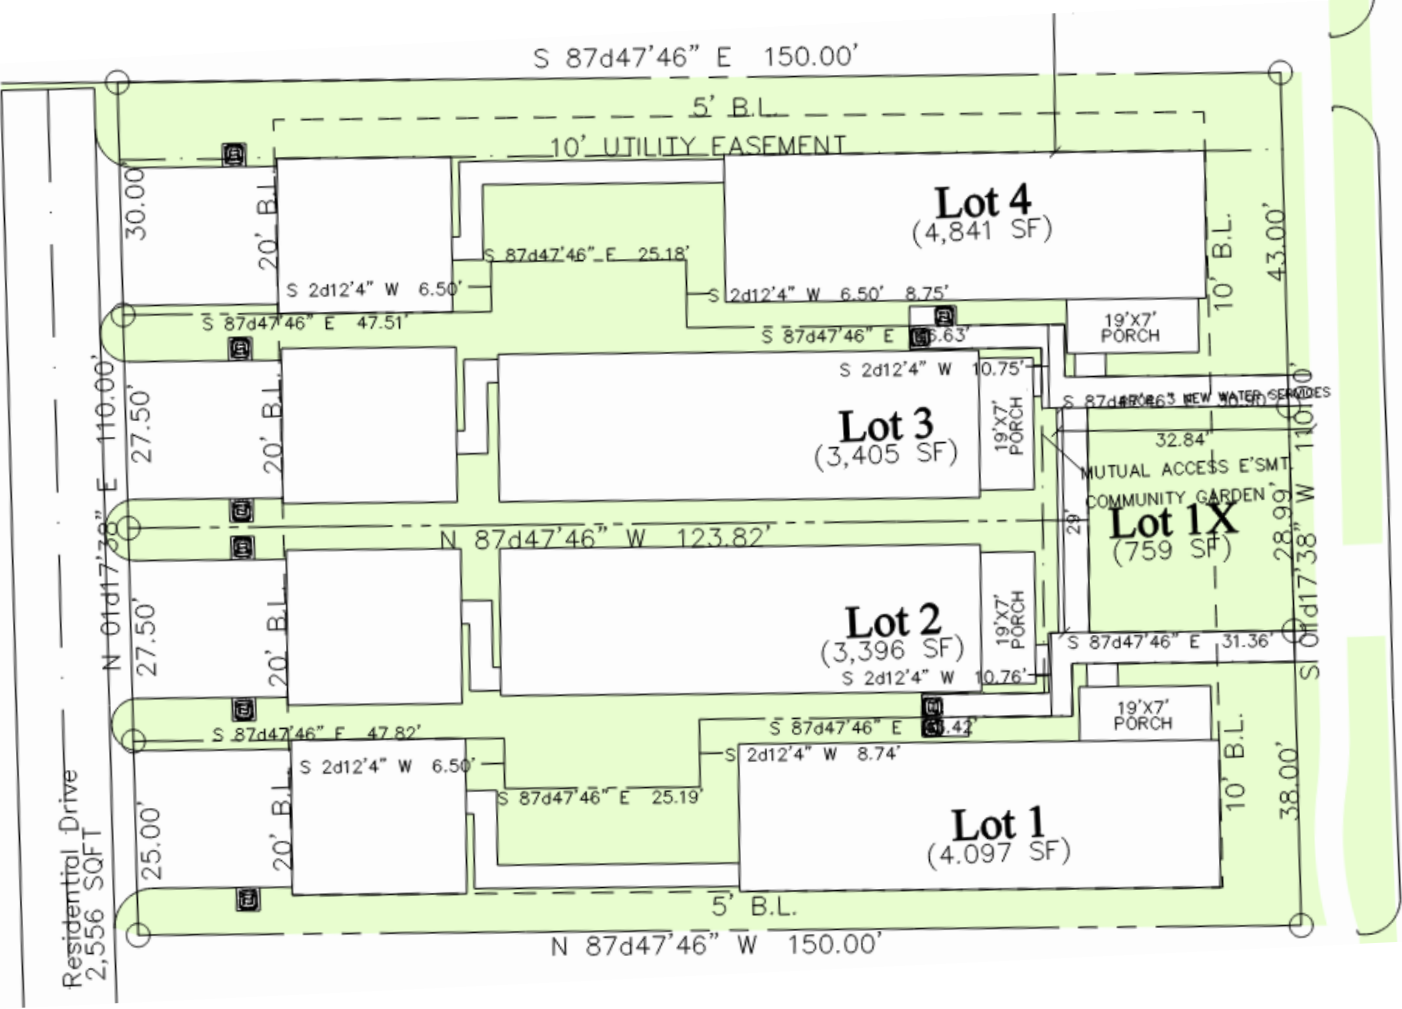

Kostial Addition Rezone

24-0035Z

Location Map

Aerial Exhibit

Proposed Zoning Exhibit

Information Only

N. Kentucky Street

Information Only

Information Only