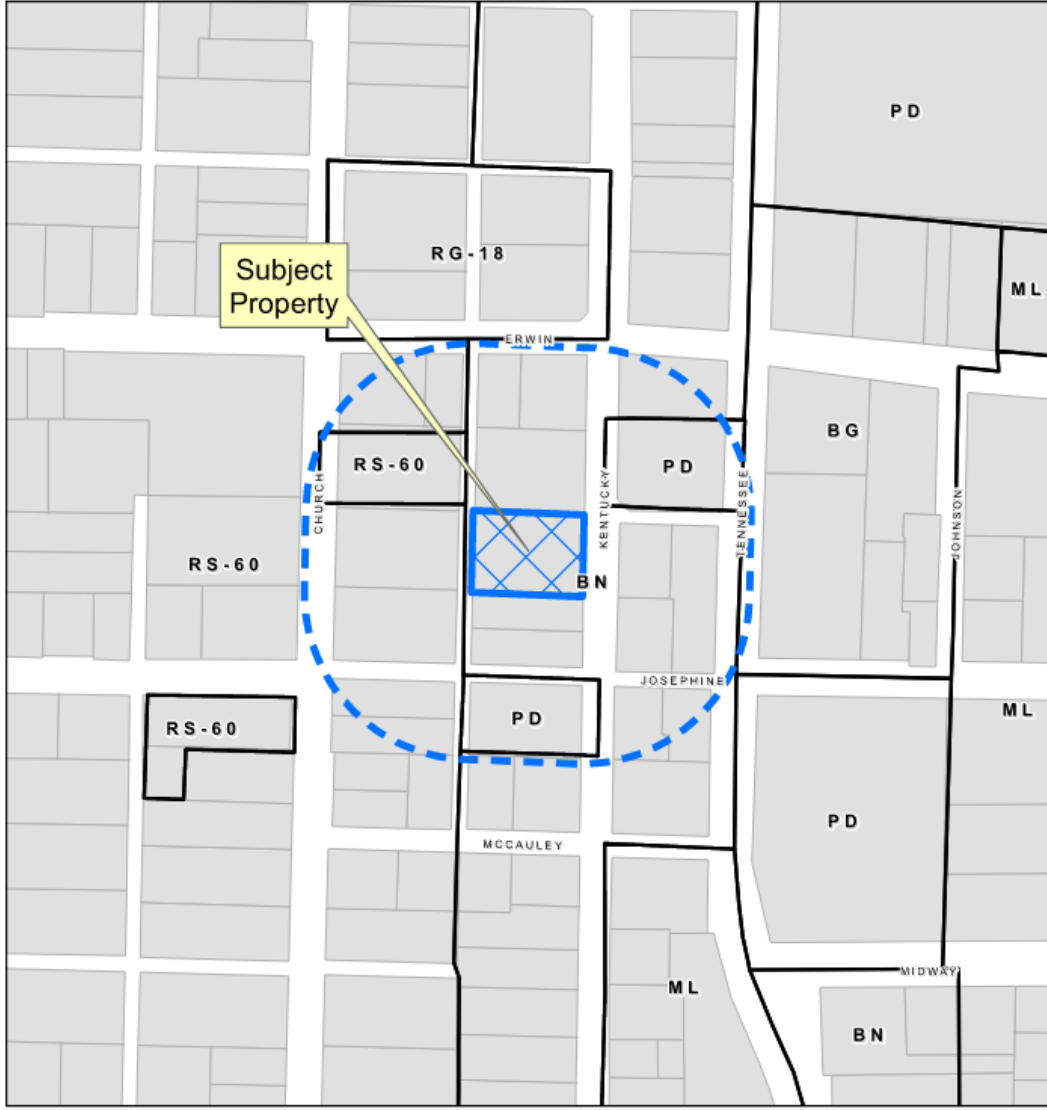

Kostial Addition Rezone

24-0035Z

Location Map

Aerial Exhibit

Proposed Zoning Exhibit

Information Only

N. Kentucky Street

Information Only

Information Only