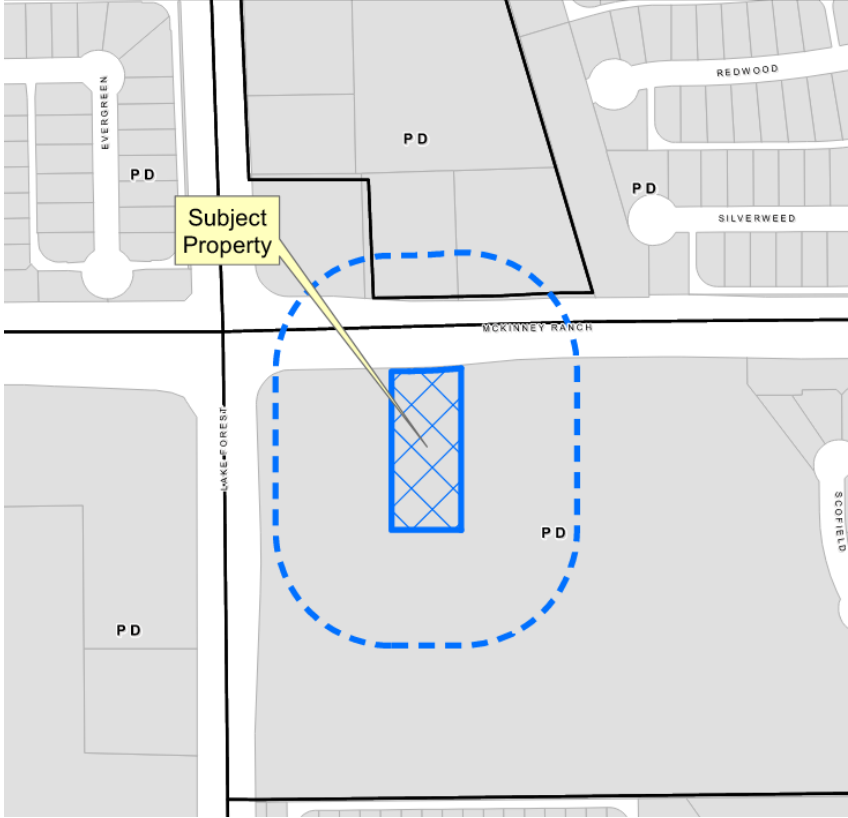

# Service Street Auto Site Plan

24-0041SP

# Location Map

# Proposed Landscape Plan

**LAKE FOREST / MCKINNEY PKWY**  
SEC LAKE FOREST & MCKINNEY PARKWAY  
MCKINNEY, TX.

|       |          |
|-------|----------|
| DATE  | 11/15/24 |
| SCALE | AS SHOWN |
| SHEET | LP-1     |