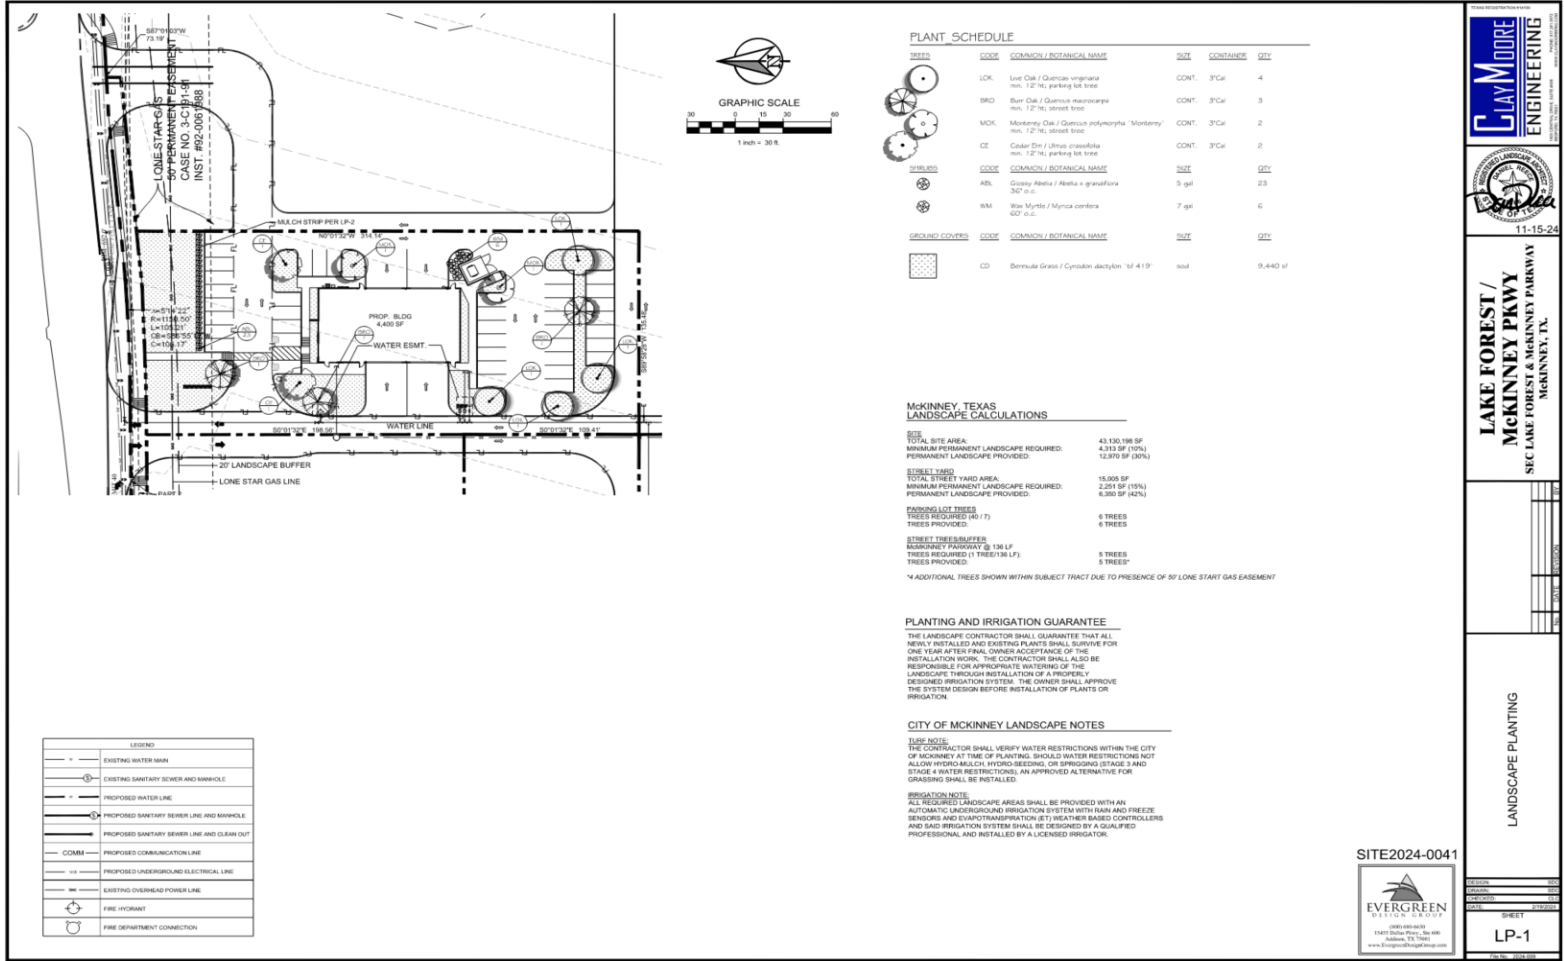

Proposed Landscape Plan

LAKE FOREST / MCKINNEY PKWY
SEC LAKE FOREST & MCKINNEY PARKWAY
MCKINNEY, TX.

DATE	11/15/24
SCALE	AS SHOWN
SHEET	LP-1

LANDSCAPE PLANTING

MCKINNEY TEXAS
Unique by nature.