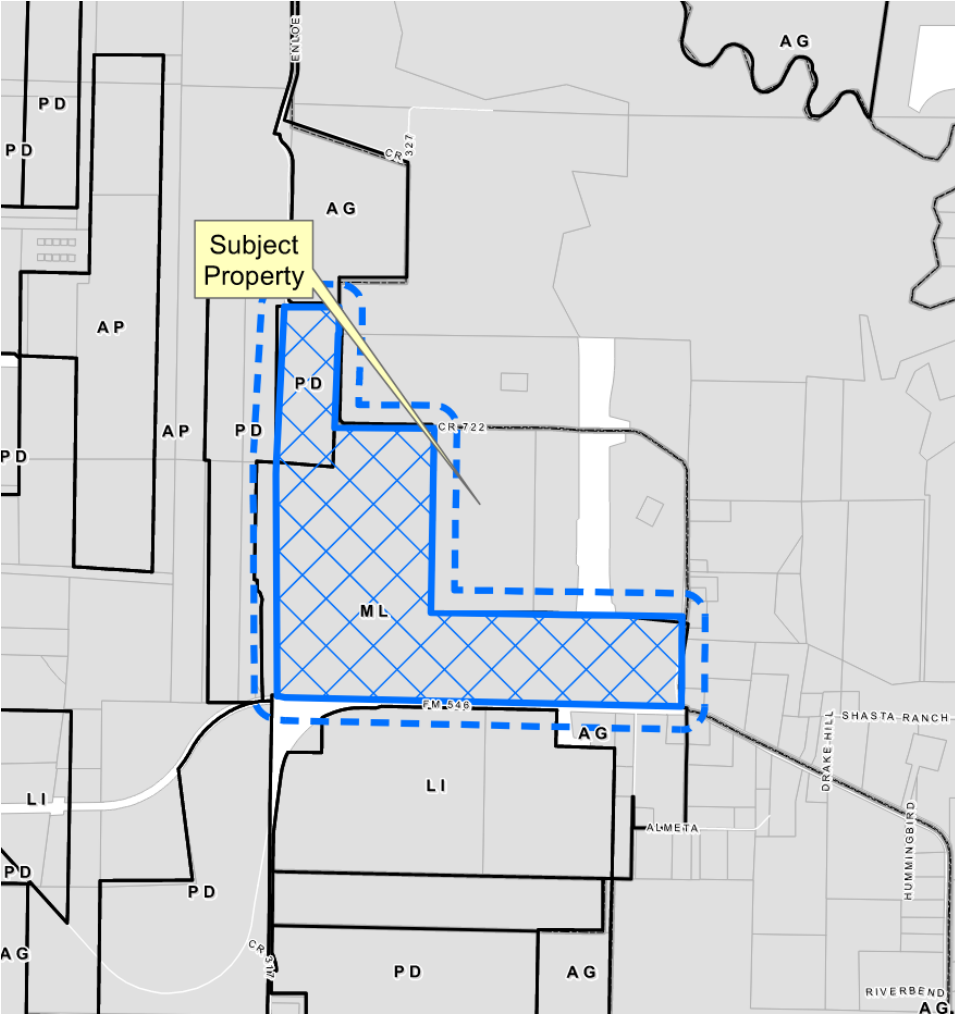

# McKinney National Airport (TKI) Eastside Terminal Site Plan

24-0082SP

# Location Map

# Aerial Exhibit

# Proposed Site Plan