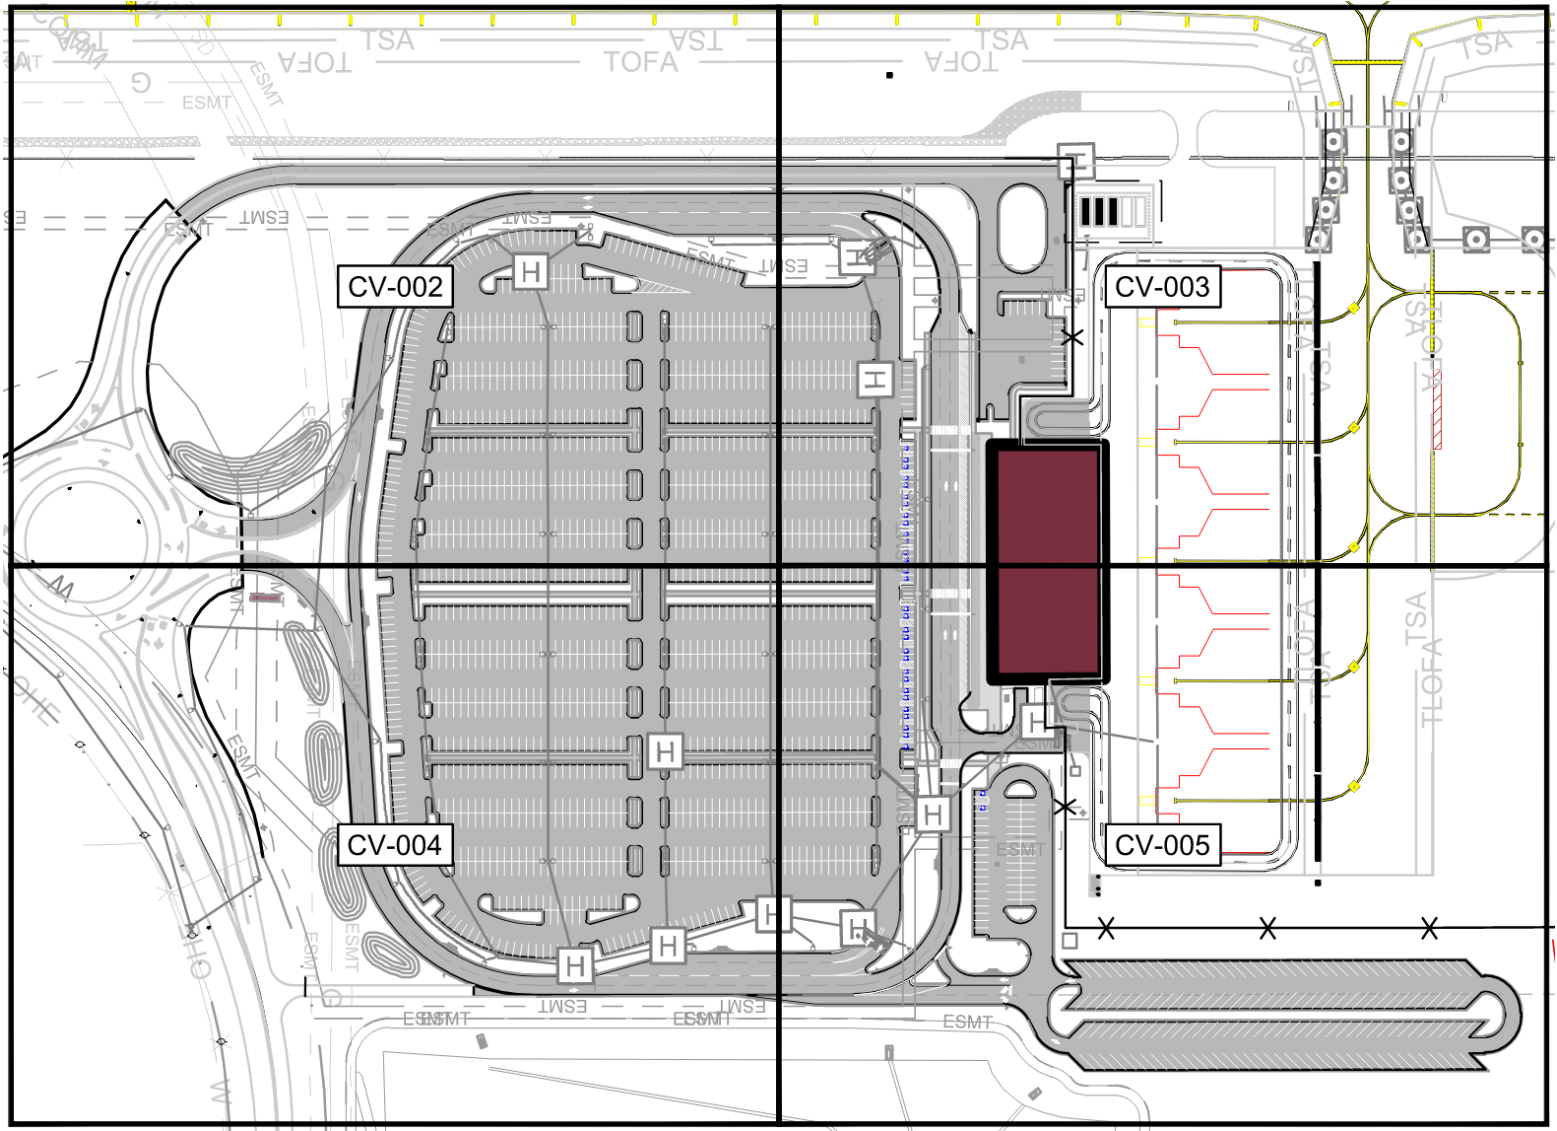

# McKinney National Airport (TKI) Eastside Terminal Site Plan

24-0082SP

# Location Map

# Proposed Site Plan

# Proposed Landscape Plan