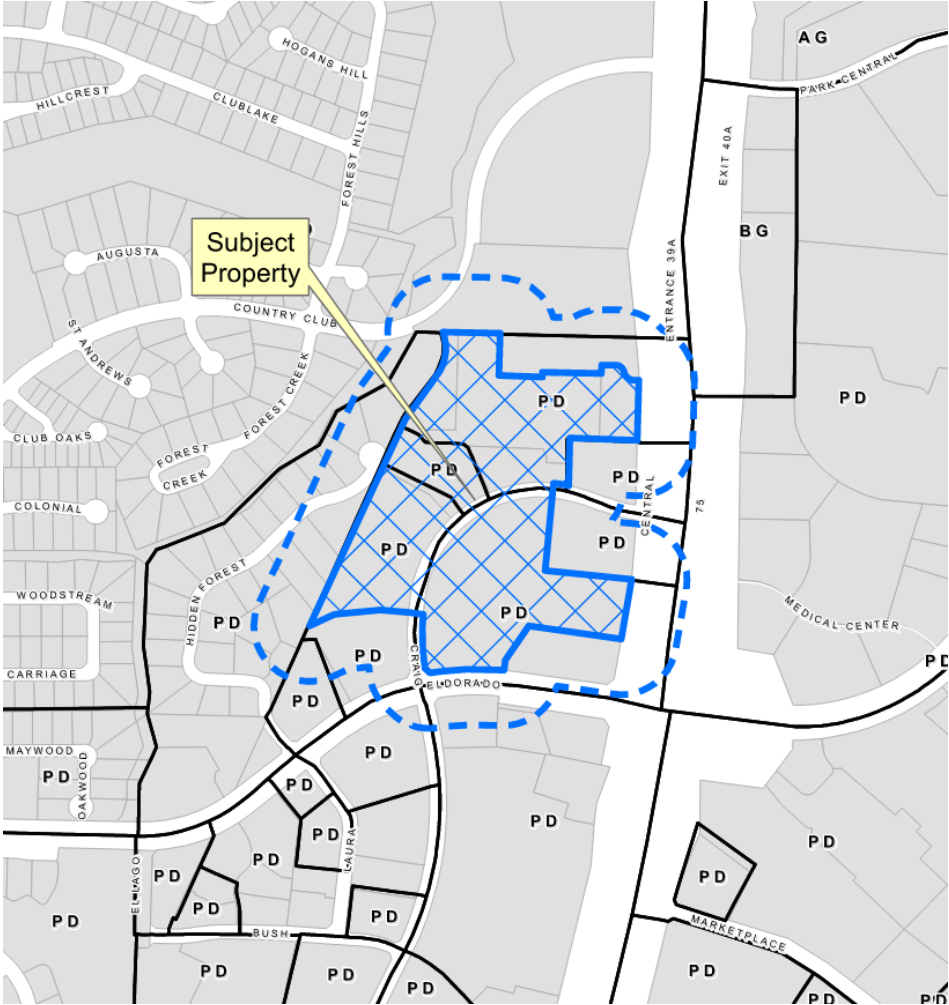

# Eldorado Plaza Rezoning

21-0127Z

# Location Map

# Aerial Exhibit

# Proposed Zoning Exhibit